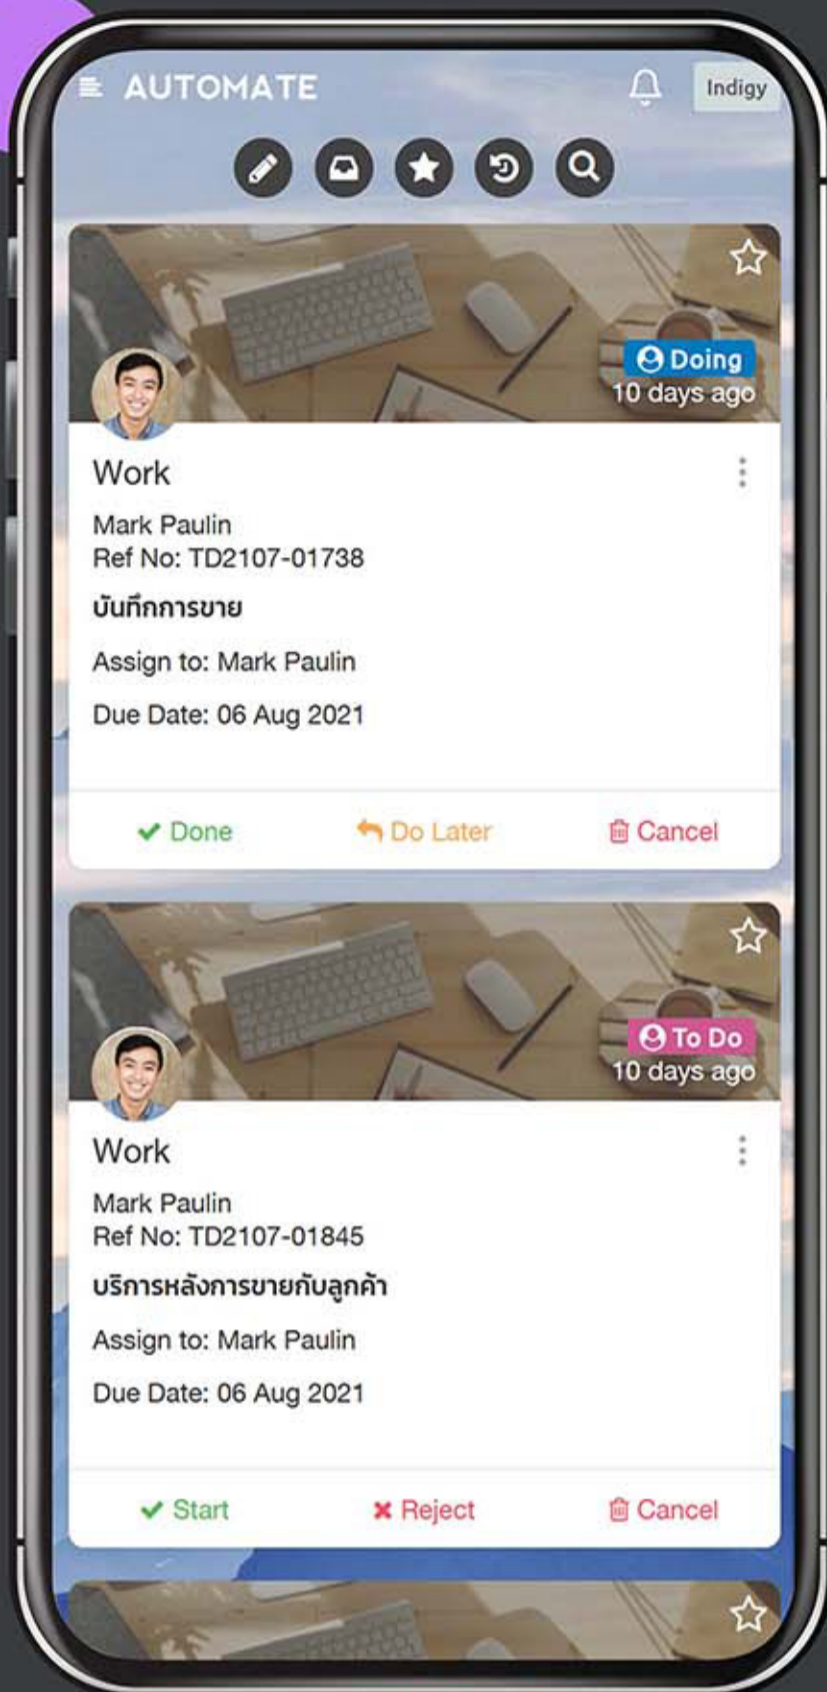

Automate platform includes 5 core components.

PORTAL

Centralized Employee, Partner, Customer in one place.

FORM

Form services for business.

FLOW

People and system flow automation.

CONNECT

Way to connect work processes.

AI

Intelligent signals to send to audience.

WWW.INDIGY.COM

WEBCENTRAL@INDIGY.COM

@INDIGY

(+662) 072-1900

AMAZING AND COOL FEATURES