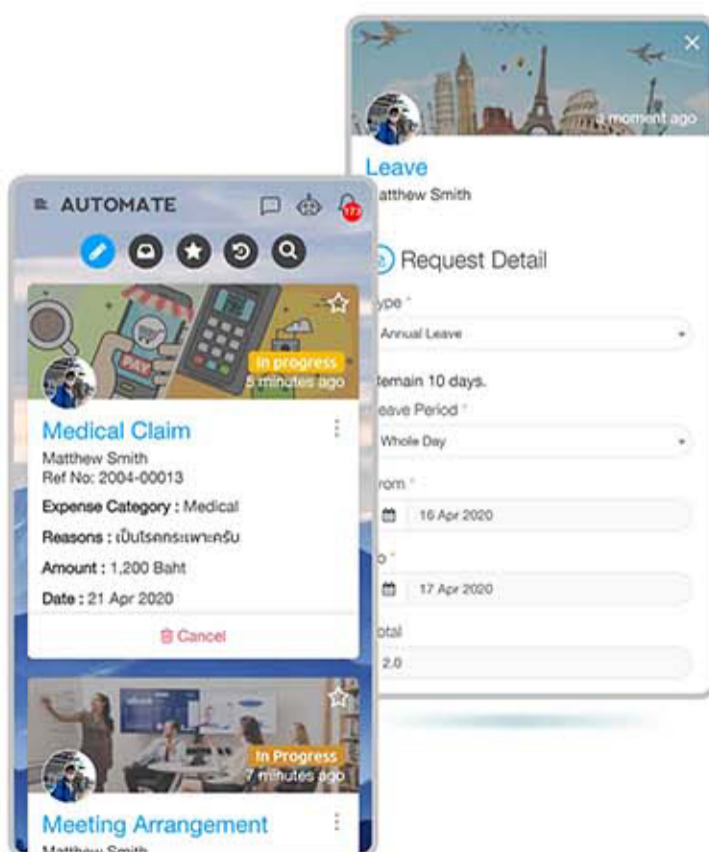

AUTOMATE SELF-SERVICES PLATFORM

----- DESIGN FOR MODERN BUSINESS

Automate helps modernize your business by building the self-service form automation process at the fingertip.

Automate is a super self-service platform designed for a business that needs

Automate platform includes 5 core components.

PORTAL

Centralized Employee, Partner, Customer in one place.

FORM

Form services for business.

FLOW

People and system flow automation.

CONNECT

Way to connect work processes.

AI

Intelligent signals to send to audience.

WWW.INDIGY.COM

WEBCENTRAL@INDIGY.COM

@INDIGY

(+662) 072-1900

AMAZING AND COOL FEATURES